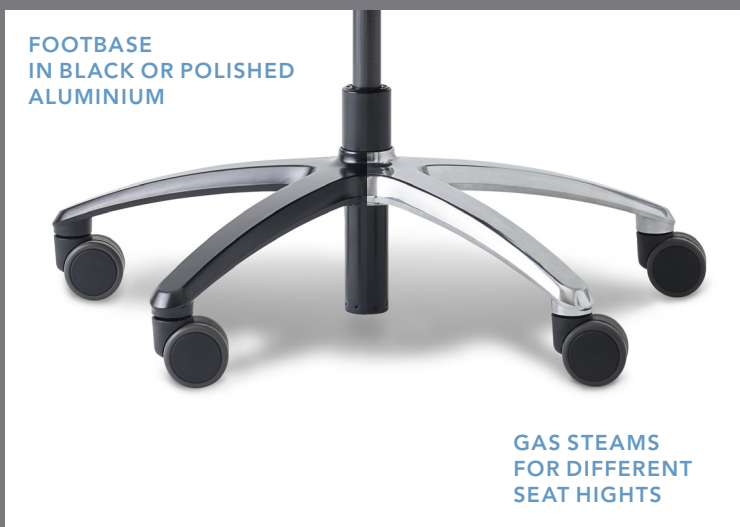

RH LOGIC ELITE

DESIGNED FOR HUMAN PERFORMANCE

RH LOGIC ELITE

DESIGNED FOR HUMAN PERFORMANCE

RH Logic Elite is the 24/7 version of our well-renowned Logic office chair, with extra thick cushions in seat and back for optimal comfort. A suitable choice for well-being during intense computer work in demanding work environments. Smoothly adjusted to individual users, providing the necessary support and relief needed to focus on the task at hand.

OPTIONS

NECKREST IN BLACK ALUMINIUM/PLASTIC

COAT HANGER

DECORATIVE STITCHING

FEWER SEAMS FOR A CLEANER VISUAL LOOK.

UPHOLSTERED BACK

CASTORS FOR HARD OR SOFT FLOORS

ARMREST IN BLACK ALUMINIUM WITH TOP IN TPU OR LEATHER

EXTRA LARGE SEAT

FOOTBASE IN BLACK OR POLISHED ALUMINIUM

GAS STEAMS FOR DIFFERENT SEAT HEIGHTS

A wide range of options and accessories are available for the RH Logic Elite. For more information see our pricelist.